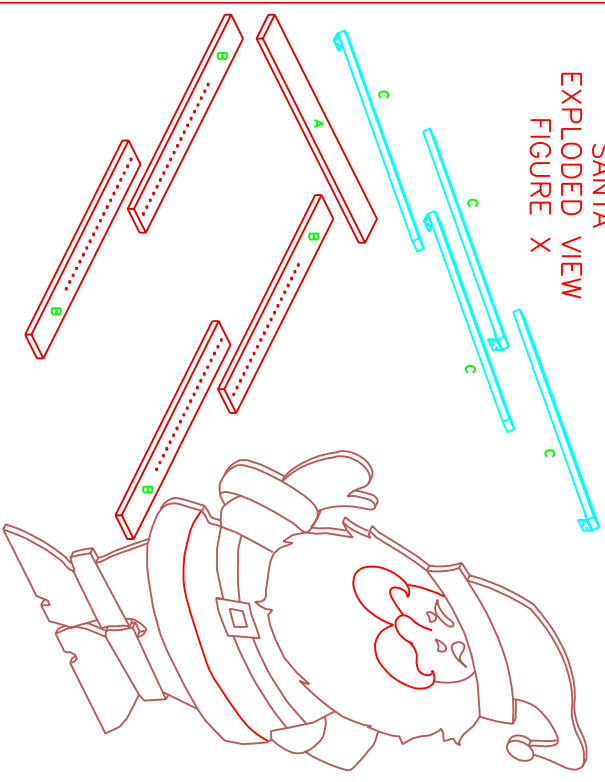

LAYOUT TEMPLATE
DETAIL X
GRID IS 2" [50] SQUARES

SANTA
EXPLODED VIEW
FIGURE X

SANTA
(SANTAB.DWG)